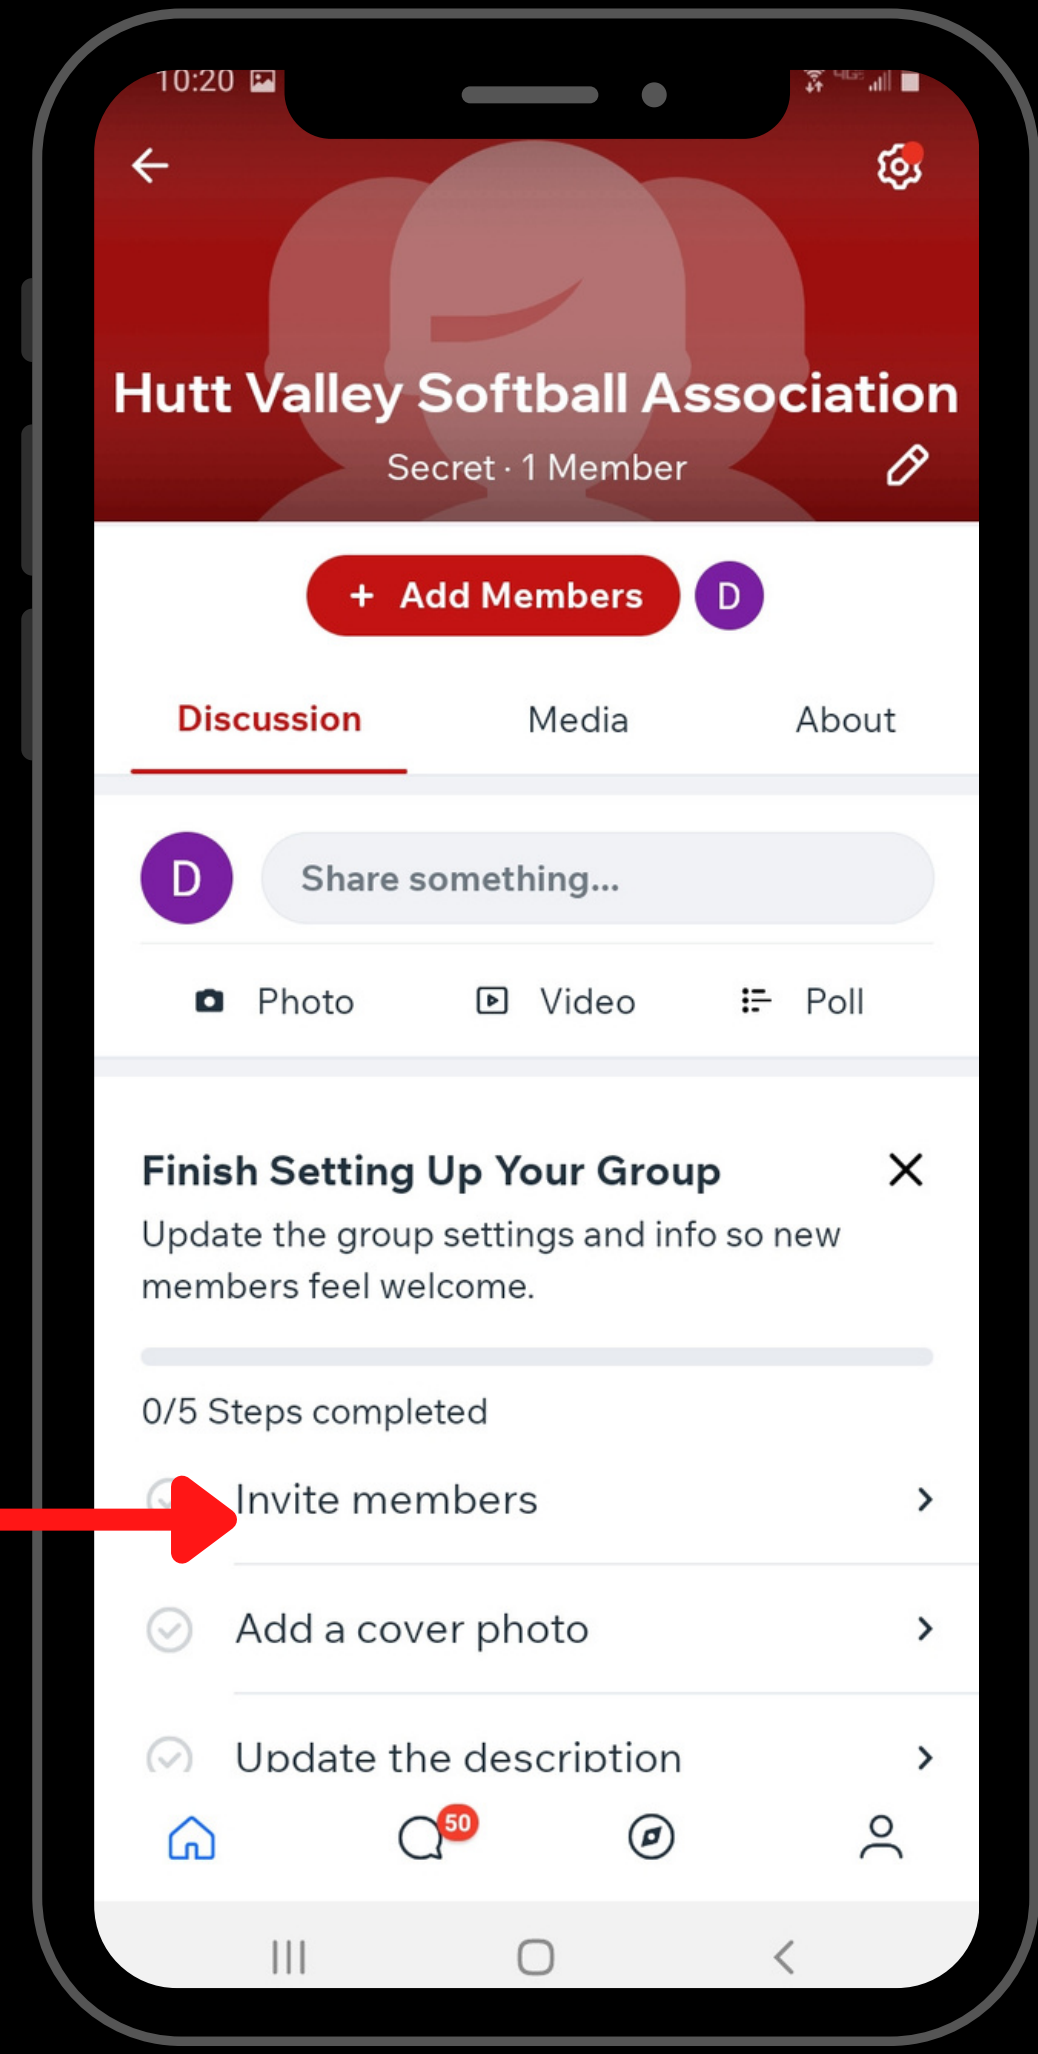

# OUR CLUBS

This is where we showcase the clubs that are a part of Fraser Park. Each link will take the visitor to the club's website.

# GROUP PAGE

These are private and secret groups that no one can see unless the admin of each group has added the individual too.

Inside these groups, your club can upload photos/videos and any information you would like to share with the group.